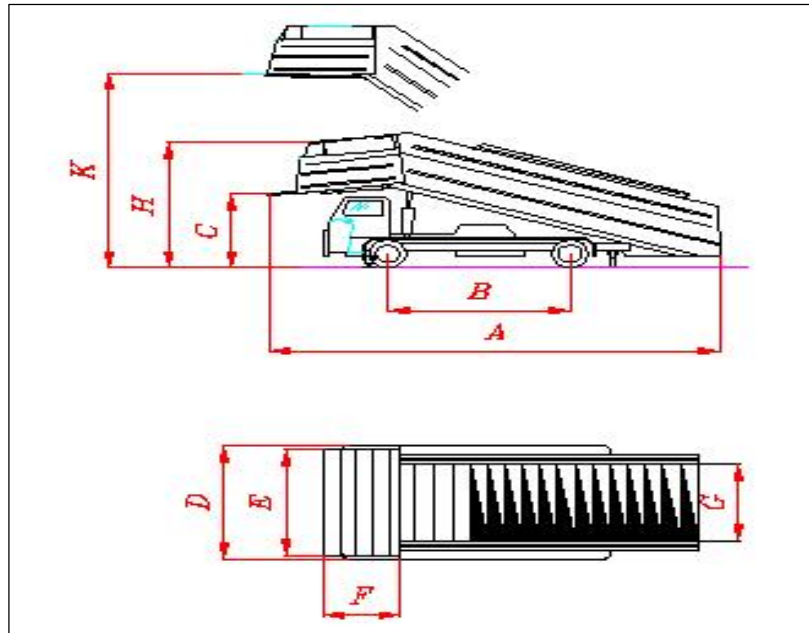

DELTA KAR Co.

Airport Equipment Manufacturer

Since 1960

Dimension (mm)	
A	8860
B	3200
C	2200
D	2400
E	2200
F	1800
G	1350
H	3850
K	5800

Passenger Stair Width Body Delta 580 Specification

Overall Length	8860	mm
Overall Width	2600	mm
Overall Height	3850	mm
Servicing Height (min-max)	2400 - 5800	mm
Number of Steps	26	St.
Step Depth	300	mm
Step Height	200	mm
Platform Dimension (LxW)	2200x1800	mm
Load Capacity	73	person
Engine (Diesel)	Deutz / Perkins	
Transmission	Automatic Gearbox	
Dead Weight	7700	kg
Driving Speed max.	30	km/h
Tires	7.50-16-14 P.R	
Shipping Dimension (LxWxH)	8860x2600x3850 mm	