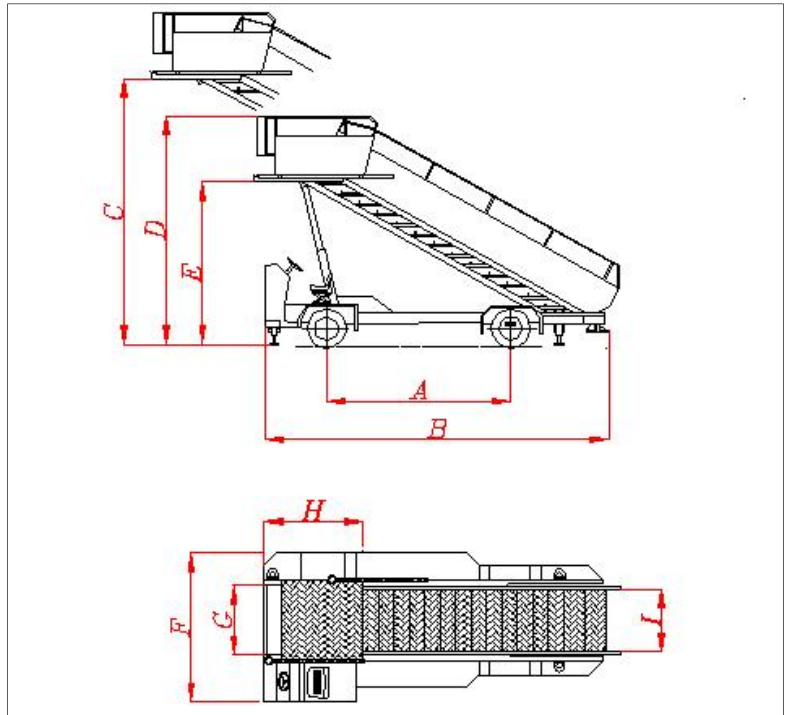

Since 1960

**DELTA KAR Co.**

Airport Equipment Manufacturer

Dimension (mm)	
A	3000
B	6500
C	3600
D	3000
E	1900
F	2400
G	1200
H	1300
I	1050

### Passenger Stairs Narrow Body Delta 360 Specification

Overall Length	7000	mm
Overall Width	2400	mm
Overall Height	3000	mm
Servicing Height (min-max)	1900 - 3600	mm
Number of Steps	17	St.
Step depth	400	mm
Step Height	100 - 200	mm
Platform Dimension (LxW)	1300x1200	mm
Load Capacity	24	person
Engine (Diesel)	Deutz / Perkins	
Transmission	Automatic Gearbox	
Dead Weight	3800	kg
Driving Speed max.	30	km/h
Tires	6.50-16-12 P.R	
Shipping Dimension (LxWxH)	7000x2400x3000	mm