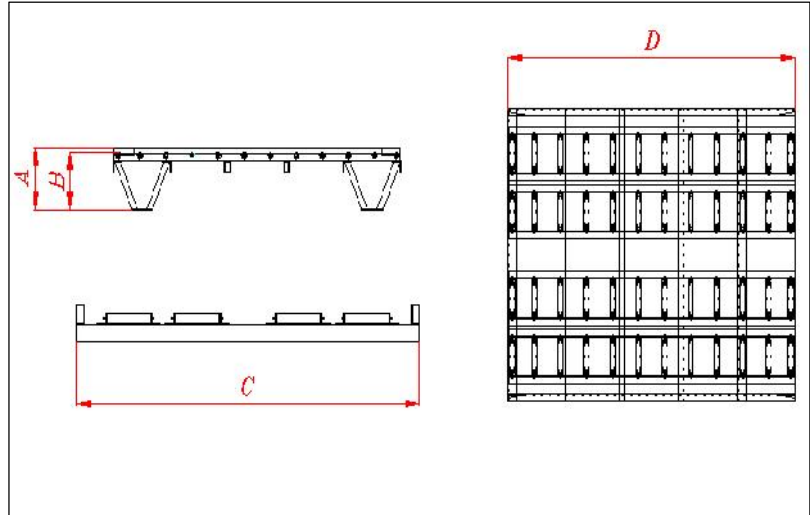

DELTA KAR Co.

Airport Equipment Manufacturer

Since 1960

Dimension (mm)	
A	600
B	520
C	2620
D	3300

Pallet Fix Stand Delta 5000		
<i>Specification</i>		
Overall Length	3300	mm
Overall Width	2620	mm
Overall Height	600	mm
Load Capacity	5500	Kg
Height Over Rollers	520	mm
Empty Weight	1400	Kg
Shipping Dimension (L×W×H)	3300×2620×600	mm