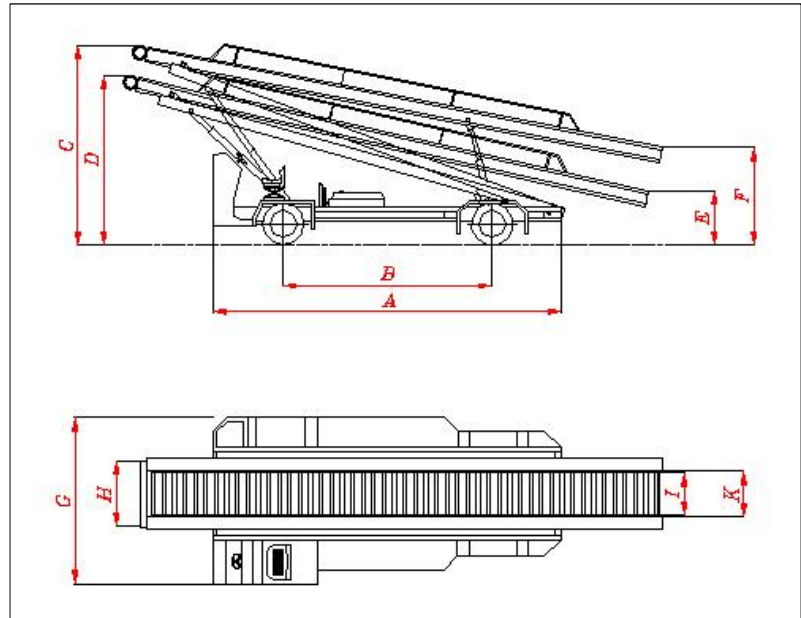

**DELTA KAR Co.**

Airport Equipment Manufacturer

Since 1960

Dimension (mm)	
A	5000
B	3000
C	3800
D	1400
E	520
F	1800
G	2200
H	1000
I	600
K	650

Conveyor-Belt Loader Delta 380 Specification		
Overall Length	7600	mm
Overall Width	2200	mm
Overall Height	1700	mm
Belt Height Front	1400 - 3800	mm
Belt Height Rear	520 - 1800	mm
Belt Length	7500	mm
Belt Width	600	mm
Belt Load, max	135	kg/m
Single Load, max	450	Kg
Belt Speed	10-30	m/min
Engine (Diesel)	Deutz / Perkins	
Transmission	Automatic Gearbox	
Dead Weight	3400	kg
Driving Speed max.	30	km/h
Tires	6.50-16-12 P.R	
Shipping Dimension (L×W×H)	7600×2200×1700 mm	