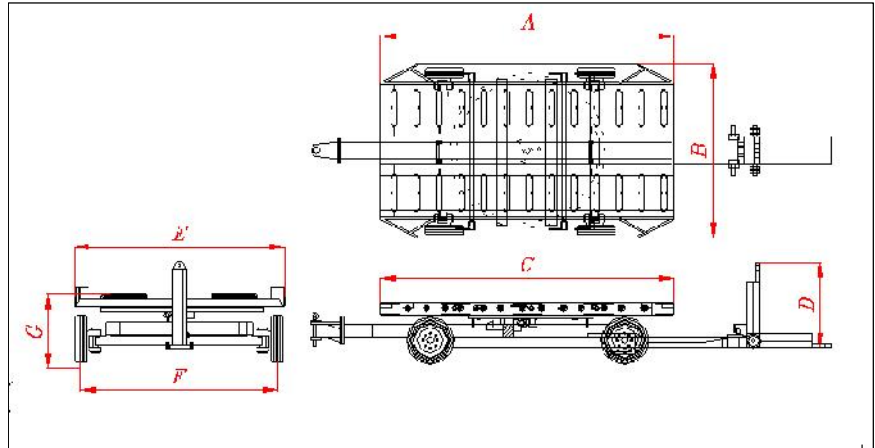

DELTA KAR Co.

Airport Equipment Manufacturer

Since 1960

Dimension (mm)	
A	2500
B	1800
C	2500
D	700
E	1800
F	1660
G	520

Container Turntable Dolly Delta 1500

Specification

Overall Length (Without Drawbar)	2500	mm
Overall Width	1800	mm
Overall Height	600	mm
Load Capacity	1500	Kg
Height Over Rollers	520	mm
Drawbar Length From pivot	700	mm
Wheel Base	1540	mm
Maximum Speed	30	km/h
Empty Weight	850	Kg
Shipping Dimension (L×W×H)	2500×1800×600 mm	